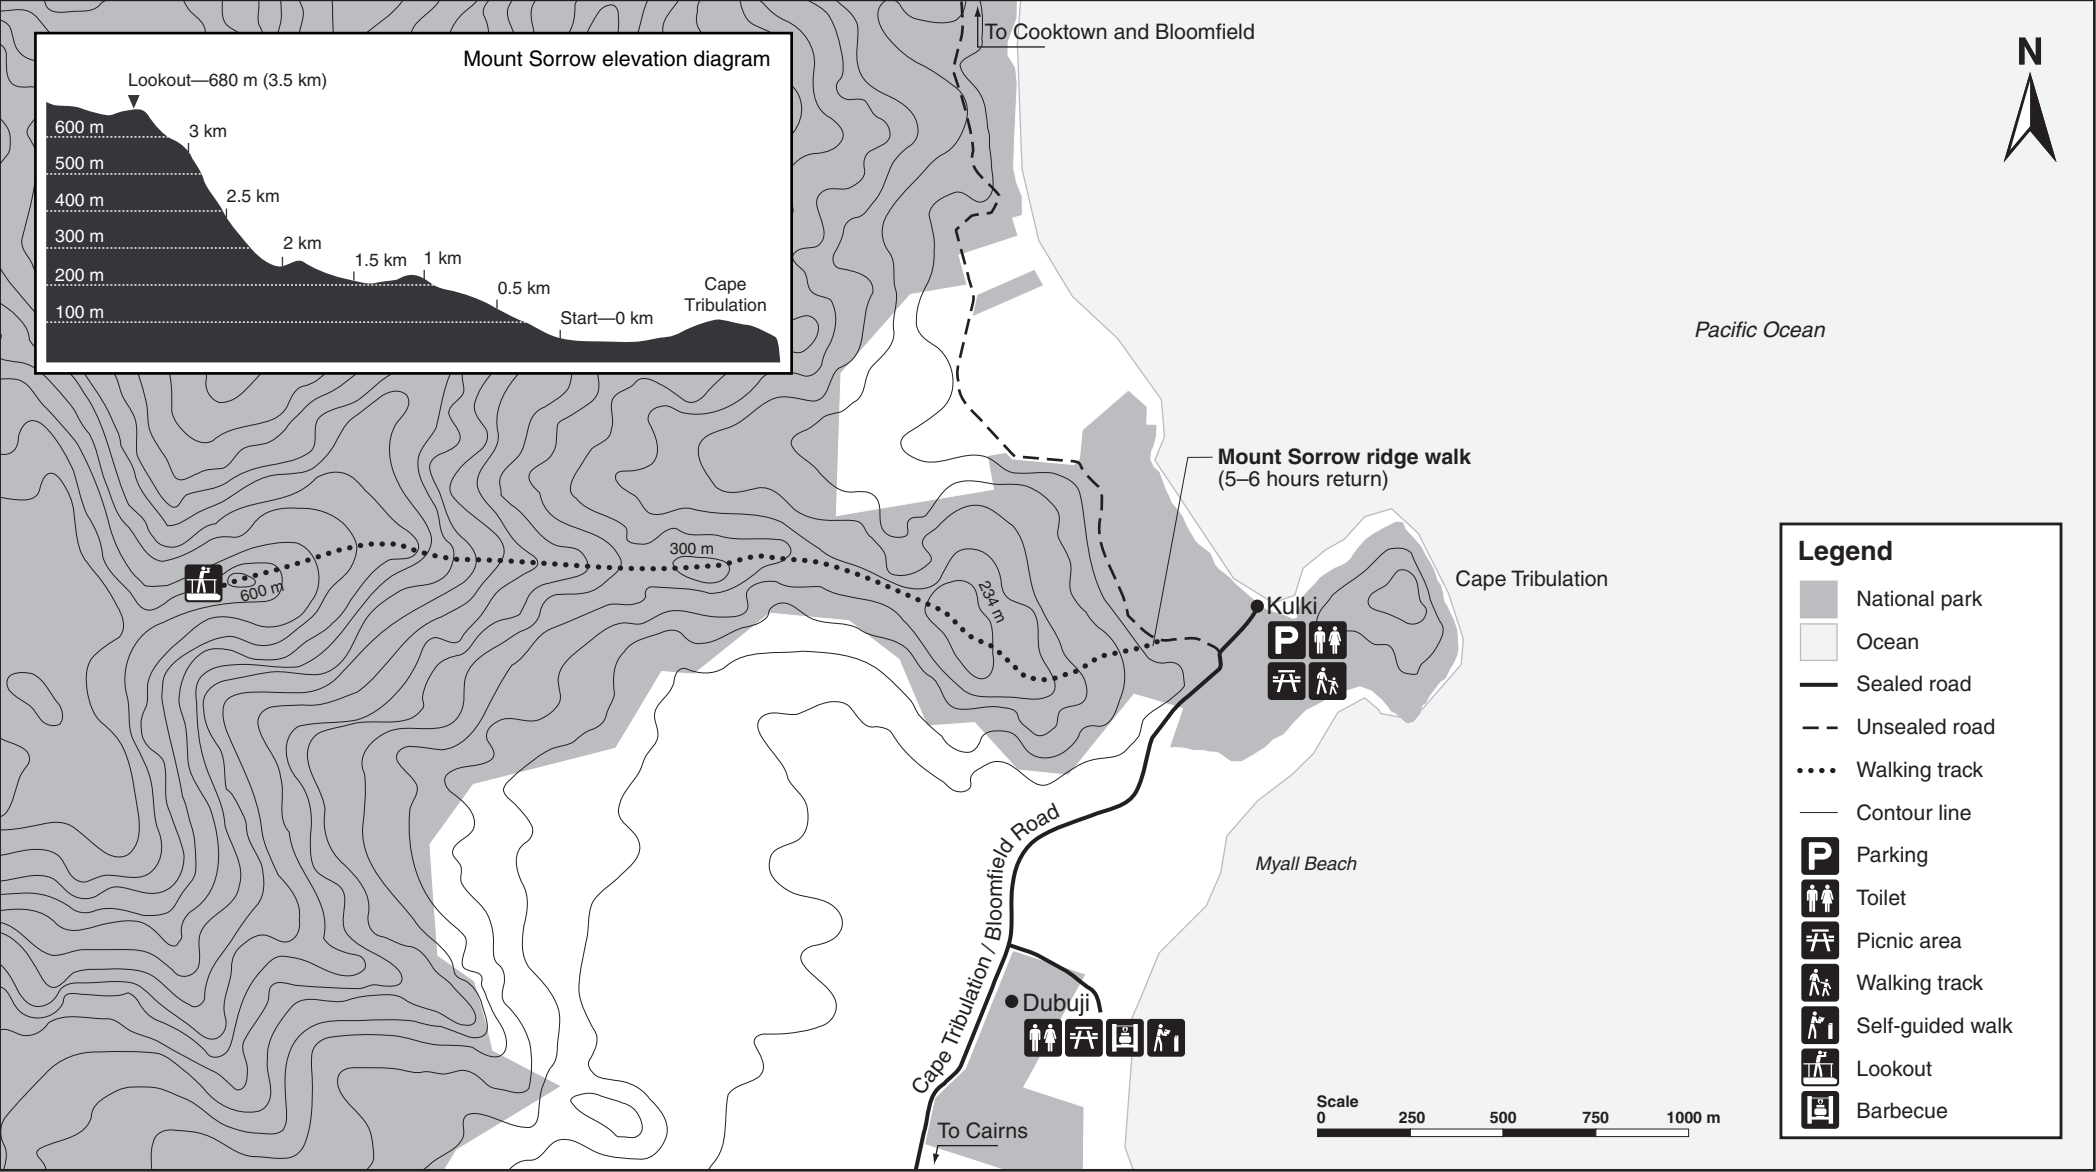

# Mount Sorrow ridge walk map

Daintree National Park

© State of Queensland. Queensland Parks and Wildlife Service, Department of National Parks, Recreation, Sport and Racing. MA281 June 2010